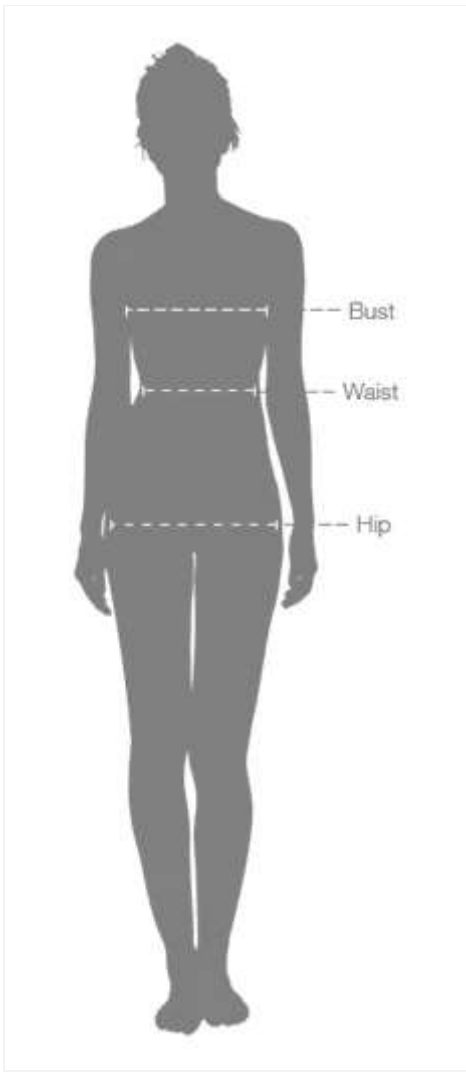

Home / Women Size Chart

# Women Size Chart

## Women Size Chart In Inches

Size	To Fit Bust ( In )	To Fit Waist ( In )	To Fit Hip ( In )
XXS	30"	24"	33"
XS	32"	26"	35"
S	34"	28"	37"
M	36"	30"	39"
L	38"	32"	41"
XL	40"	34"	43"
2XL	42"	36"	45"

## How To Measure

We use our own and third-party cookies to  improve your experience and our services, [+Info](#)

**WESTSIDE**

Size	To the Bust (cm)	To the Waist (cm)	To the Hip (cm)
XXS	30"	24"	33"
XS	32"	26"	35"
S	34"	28"	37"
M	36"	30"	39"
L	38"	32"	41"
XL	40"	34"	43"
2XL	42"	36"	45"