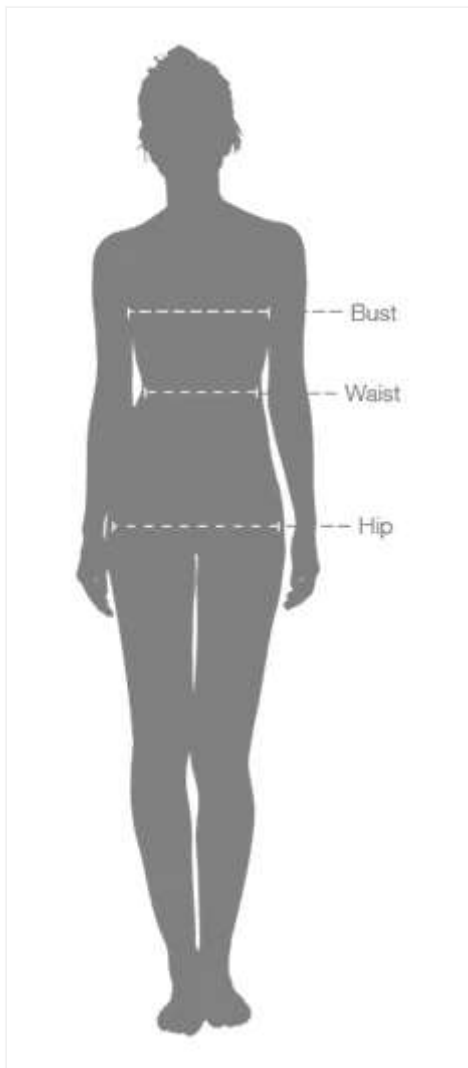

How To Measure

DOWNLOAD THE APP

We use our own and third-party cookies to improve your experience and our services, [+Info](#)

SHOP

WOMAN

MAN

☒ KIDS

BEAUTY

HOME